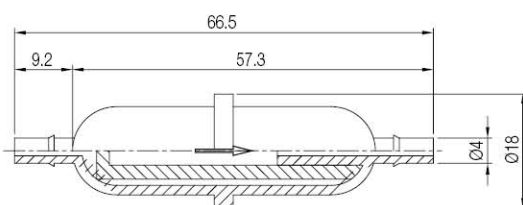

Dimensions

[Unit : mm]

[VTF-06-IN]