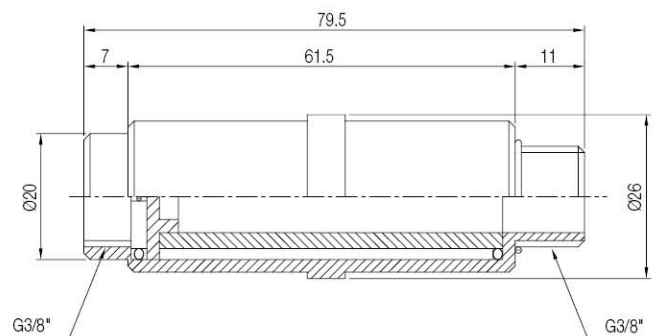

Dimensions

[Unit : mm]

| Model | L | D1 | D2 | F1 | F2 |
|----------|------|----|-------|----|----|
| VTF-0706 | 55.5 | Ø6 | Ø18.5 | 10 | 20 |
| VTF-1208 | 65.2 | Ø8 | Ø22.5 | 14 | 44 |

IN-Line vacuum filter (VL-filter)

| Model | Port size (Inner diameter) | Removal efficiency (μ) | Internal volume (cm ³) | Material | Temperature (°C) | Weight (g) |
|-----------|----------------------------|------------------------------|------------------------------------|----------|------------------|------------|
| VTF-06-IN | Ø4 | 20 | 4 | PP, PE | 0 ~ 80 | 4 |
| VTF-38-IN | G3/8" | 20 | 20 | PP, PE | 0 ~ 80 | 14 |

Build an Ordering No.

| 1. IN-Line vacuum filter | Description | Ordering No. |
|--------------------------|---|---------------------------|
| | IN-Line vacuum filter, 20 Micron, 4mm tube inner diameter | VTF-06-IN |
| | IN-Line vacuum filter, 20 Micron, G3/8" tube inner diameter | VTF-38-IN |

Dimensions

[Unit : mm]

[VTF-06-IN]

[VTF-38-IN]