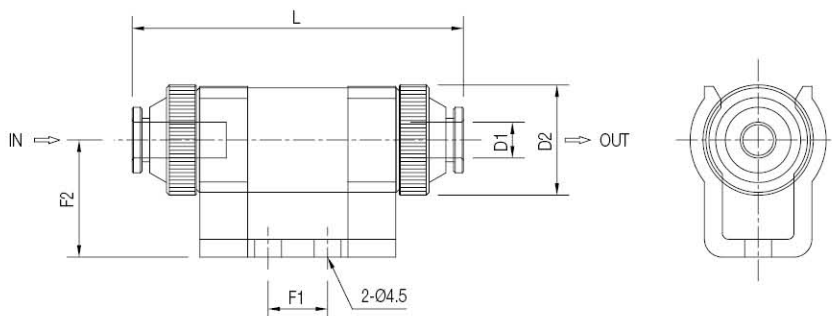

Specifications

| Model | Tube size (mm) (Outer diameter) | Removal efficiency (μ) | Filter area (mm ²) | Temperature (°C) | Weight (g) |
|----------|------------------------------------|------------------------|--------------------------------|------------------|------------|
| VTF-0706 | 6 | 10 | 7.5 | 0 ~ 60 | 25.0 |
| VTF-1208 | 8 | 10 | 12.5 | 0 ~ 60 | 39.5 |

Build an Ordering No.

| 1. Line vacuum filter | Description | Ordering No. |
|-----------------------|--|--------------------------|
| | Line vacuum filter, 10 Micron, 6mm tube outer diameter | VTF-0706 |
| | Line vacuum filter, 10 Micron, 8mm tube outer diameter | VTF-1208 |

Dimensions

[Unit : mm]

| Model | L | D1 | D2 | F1 | F2 |
|----------|------|----|-------|----|----|
| VTF-0706 | 55.5 | Ø6 | Ø18.5 | 10 | 20 |
| VTF-1208 | 65.2 | Ø8 | Ø22.5 | 14 | 44 |

IN-Line vacuum filter (VL-filter)

| Model | Port size (Inner diameter) | Removal efficiency (μ) | Internal volume (cm ³) | Material | Temperature (°C) | Weight (g) |
|-----------|----------------------------|------------------------------|------------------------------------|----------|------------------|------------|
| VTF-06-IN | Ø4 | 20 | 4 | PP, PE | 0 ~ 80 | 4 |
| VTF-38-IN | G3/8" | 20 | 20 | PP, PE | 0 ~ 80 | 14 |